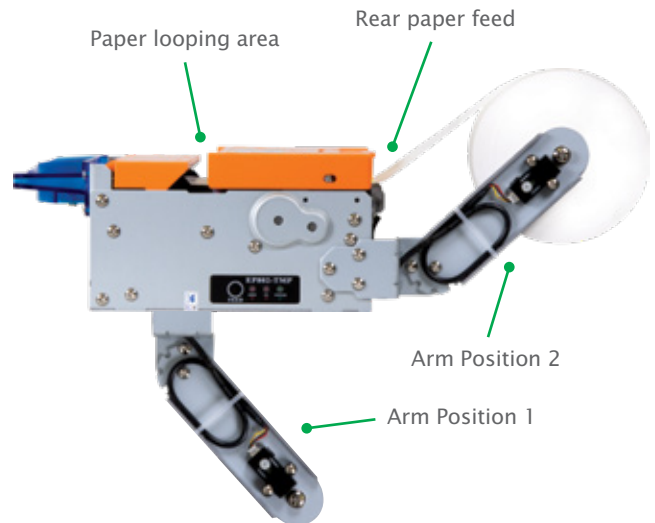

EP802-TMP

GENERAL SPECIFICATIONS

Barcodes

Full Support

Buffer

1MB

Command Set

ESC/POS

SDK (available)

Dimensions (WxHxD)

125 (W) x 87 (H) x 165 (D) mm

Dot Pitch

8 dots/mm

Dots Per Line

640 dots/line

Drivers

Windows XP, 7, 8, 10 & Linux

Environment

Operating Temperature: -10°C to +60°C

Storage Temperature: -20°C to +70°C

Storage Temperature: 10 to 90% RH

Work Humidity: 20 to 85% RH

Interface

RS-232/USB

Paper

Paper Roll Diameter: 80mm or 150mm

Paper Thickness: 55 to 80gsm

Paper Width: 60/80/82.5mm

Paper Feed Direction

180° Horizontal

Paper Loading

Easy Loading

Printing Method

Thermal

Printing Speed

< 250 mm/s

Power Supply

Motor - 24 V

Current - 1.5A cont., 61mA idle, 3.2A peak

DC 24V / 2.5A

Reliability

Cutter - over 1,000,000 cuts

Thermal Head - over 100 km

Sensors

Head Temperature - Thermistor

Paper End - Photo Interrupter

Paper Press Shaft - Switch

Weight

Approx. 1.25 kg