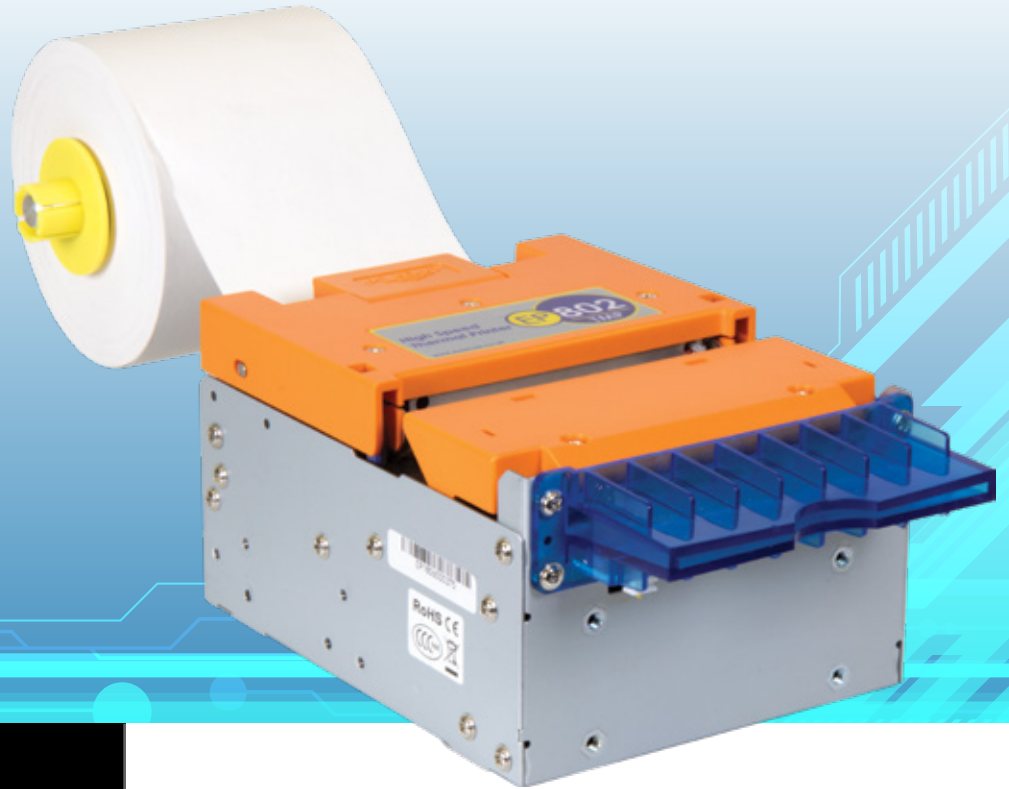

EP802-TMP

COMPACT DESIGN

- Compatible with shelf & door mounting positions

ULTRA-FAST PRINTING SPEED

- Reduces wait time & increases customer connections

HIGHLY RELIABLE CUTTER

- MTBF over 1,000,000 cuts

FULLY INTEGRATED PRESENTER

- Full cut ensures delivery of the perfect ticket or receipt
- Configurable to retract abandoned prints back into the machine

FLEXIBLE TICKET LOOPING HEIGHT

- Meets customer needs with multiple ticket looping configurations

COMPLETE PACKAGE

- Includes printer, bezel and harness

JCM PART NO: 23101073

REDUCE PRINTING TIME AND STREAMLINE YOUR OPERATIONS WITH EP802-TMP.

The Eurocoin EP802-TMP Thermal Printer has been developed for a wide range of applications to meet all customers' needs, across sports betting, gaming and lottery, kiosks, parking systems and other sectors. The TMP model offers flexibility to OEMs by providing users with the ideal printer to suit multiple cabinet styles. With a fully integrated presenter, the EP802-TMP ensures delivery of the perfect ticket or receipt. Easy accessibility to the rear of the printer ensures auto-paper loading and that routine service is simple and time-efficient.

EP802-TMP

GENERAL SPECIFICATIONS

Barcodes

Full Support

Buffer

1MB

Command Set

ESC/POS